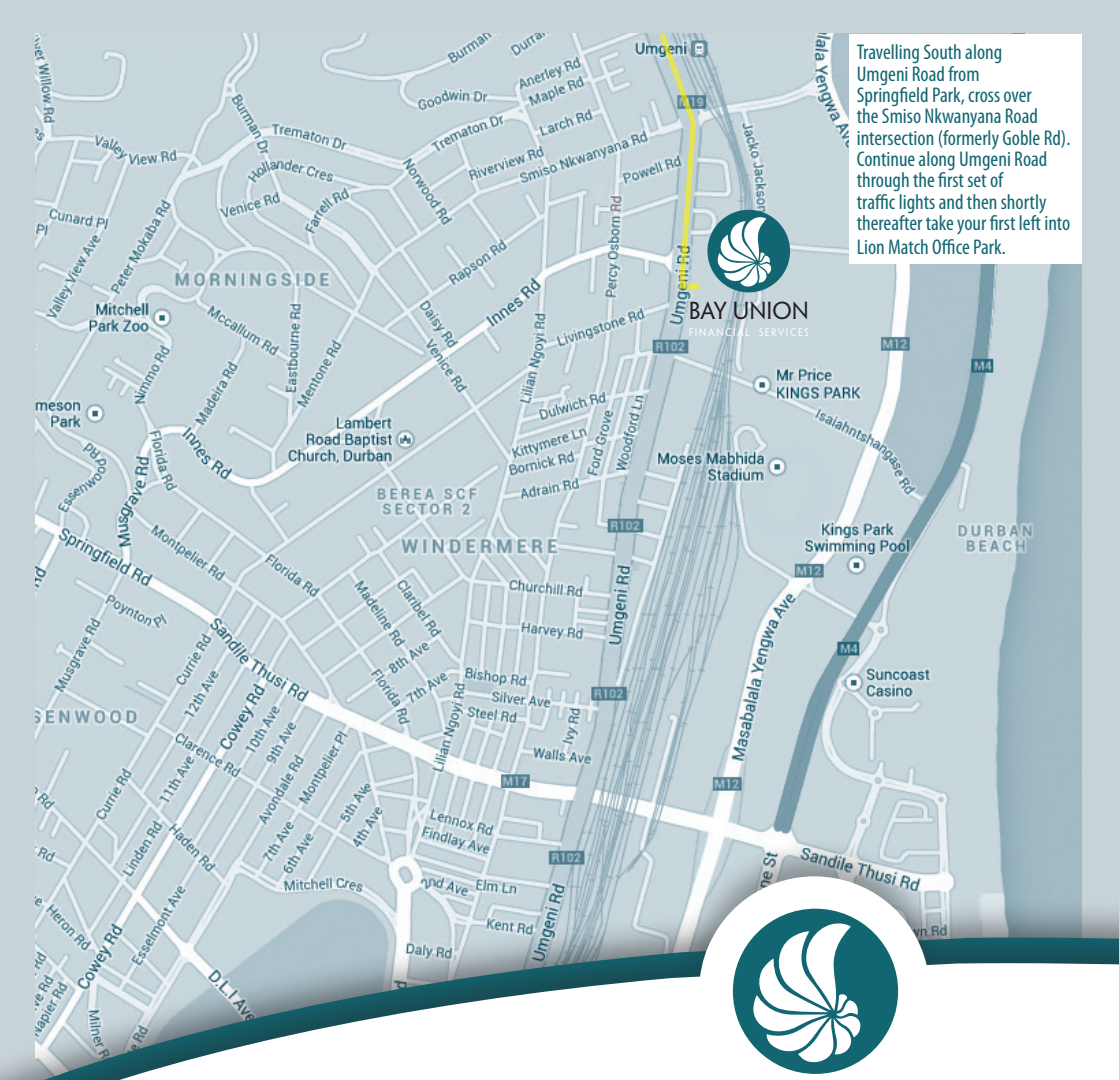

Travelling South along Umgeni Road from Springfield Park, cross over the Smiso Nkwananya Road intersection (formerly Goble Rd). Continue along Umgeni Road through the first set of traffic lights and then shortly thereafter take your first left into Lion Match Office Park.

BAY UNION
FINANCIAL SERVICES

BAY UNION
FINANCIAL SERVICES

Access to our offices...

For your convenience, access to our offices in The Lion Match Office Park is now available via the main entrance to The Lion Match Office Park from Umgeni Road southbound.

KwaZulu-Natal

Durban Office:
Tel: 0861 229 123 | Fax: 0864 331 551
The Lion Match Office Park, Umgeni Road, Durban

SHORT TERM INSURANCE
FSP 12235

EMPLOYEE BENEFITS
FSP 7969

FINANCIAL PLANNING
FSP 645

www.bayunion.co.za